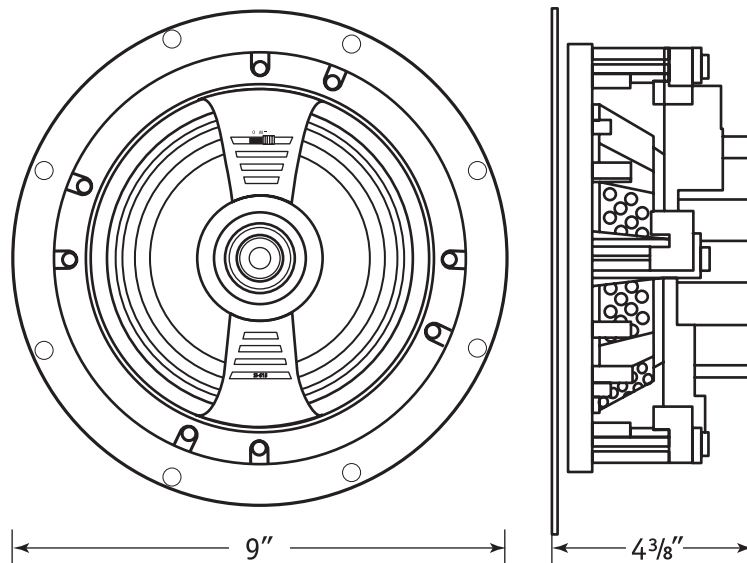

SPECIFICATIONS

MODEL NAME:

SI-615

SERIES:

Signature In-wall

SYSTEM TYPE:

In-ceiling 2-way Speaker

FREQUENCY RESPONSE:

50Hz-20kHz (± 3 dB)

SENSITIVITY:

88dB (2.83V @ 1 Meter)

RECOMMENDED POWER:

15-120 Watts

DRIVE UNITS:

6½" (165mm) Aluminum Cone Woofer

¾" (19mm) Swivel Pivoting

Ring-Radiator Tweeter

TWEETER PROTECTION:

Yes

CROSSOVER FREQUENCY:

3,000 Hz

CROSSOVER SLOPE:

12dB/Octave

IMPEDANCE:

8 Ohms

CABINET MATERIAL/COLOR:

Medium Density Fiberboard (MDF)/Black

CABINET FINISH:

Black Frame

GRILLE:

Magnetic White Steel (Paintable)

CUTOUT DIMENSIONS:

7-¾" (197mm) Dia.

FINISHED DIMENSIONS:

9" Dia. x 4-3/8" D

(229mm Dia. x 111mm D)

WEIGHT:

3.65 lbs. (1.66 kg)

WARRANTY:

5 Years

DIMENSIONS

FEATURES

- Swing-out dog leg mounting system for fast and easy installation.
- Direct sound to the main listening area by tilting and aiming the pivoting ring-radiator tweeter.
- Micro-perforated paint-able grilles for a clean, and modern look and feel.
- Sound Contour Switches allow the SI-615's sound profile to be adjusted for optimal performance regardless of installation.
- Computer optimized crossover networks.

MATCHING SERIES

IN-WALL SPEAKERS:

SI-6100, SI-663, SI-770, SI-760, SI-744,

SI-6100R, SI-663R, SI-770R & SI-760R

IN-WALL/FLOOR SUBWOOFERS:

SI-10, SI-1010, SI-12

ACCESSORIES

The below accessories are sold separately.

Rear Enclosure: FB-C6

Back Can: BC-6R

Blank Plate: BP-6R

Construction Bracket: NCB-6R

Grille Options: Black and white, round and square stainless steel grilles available separately

*Now enjoy Signature Series sound
in a retro fit in-ceiling speaker.*